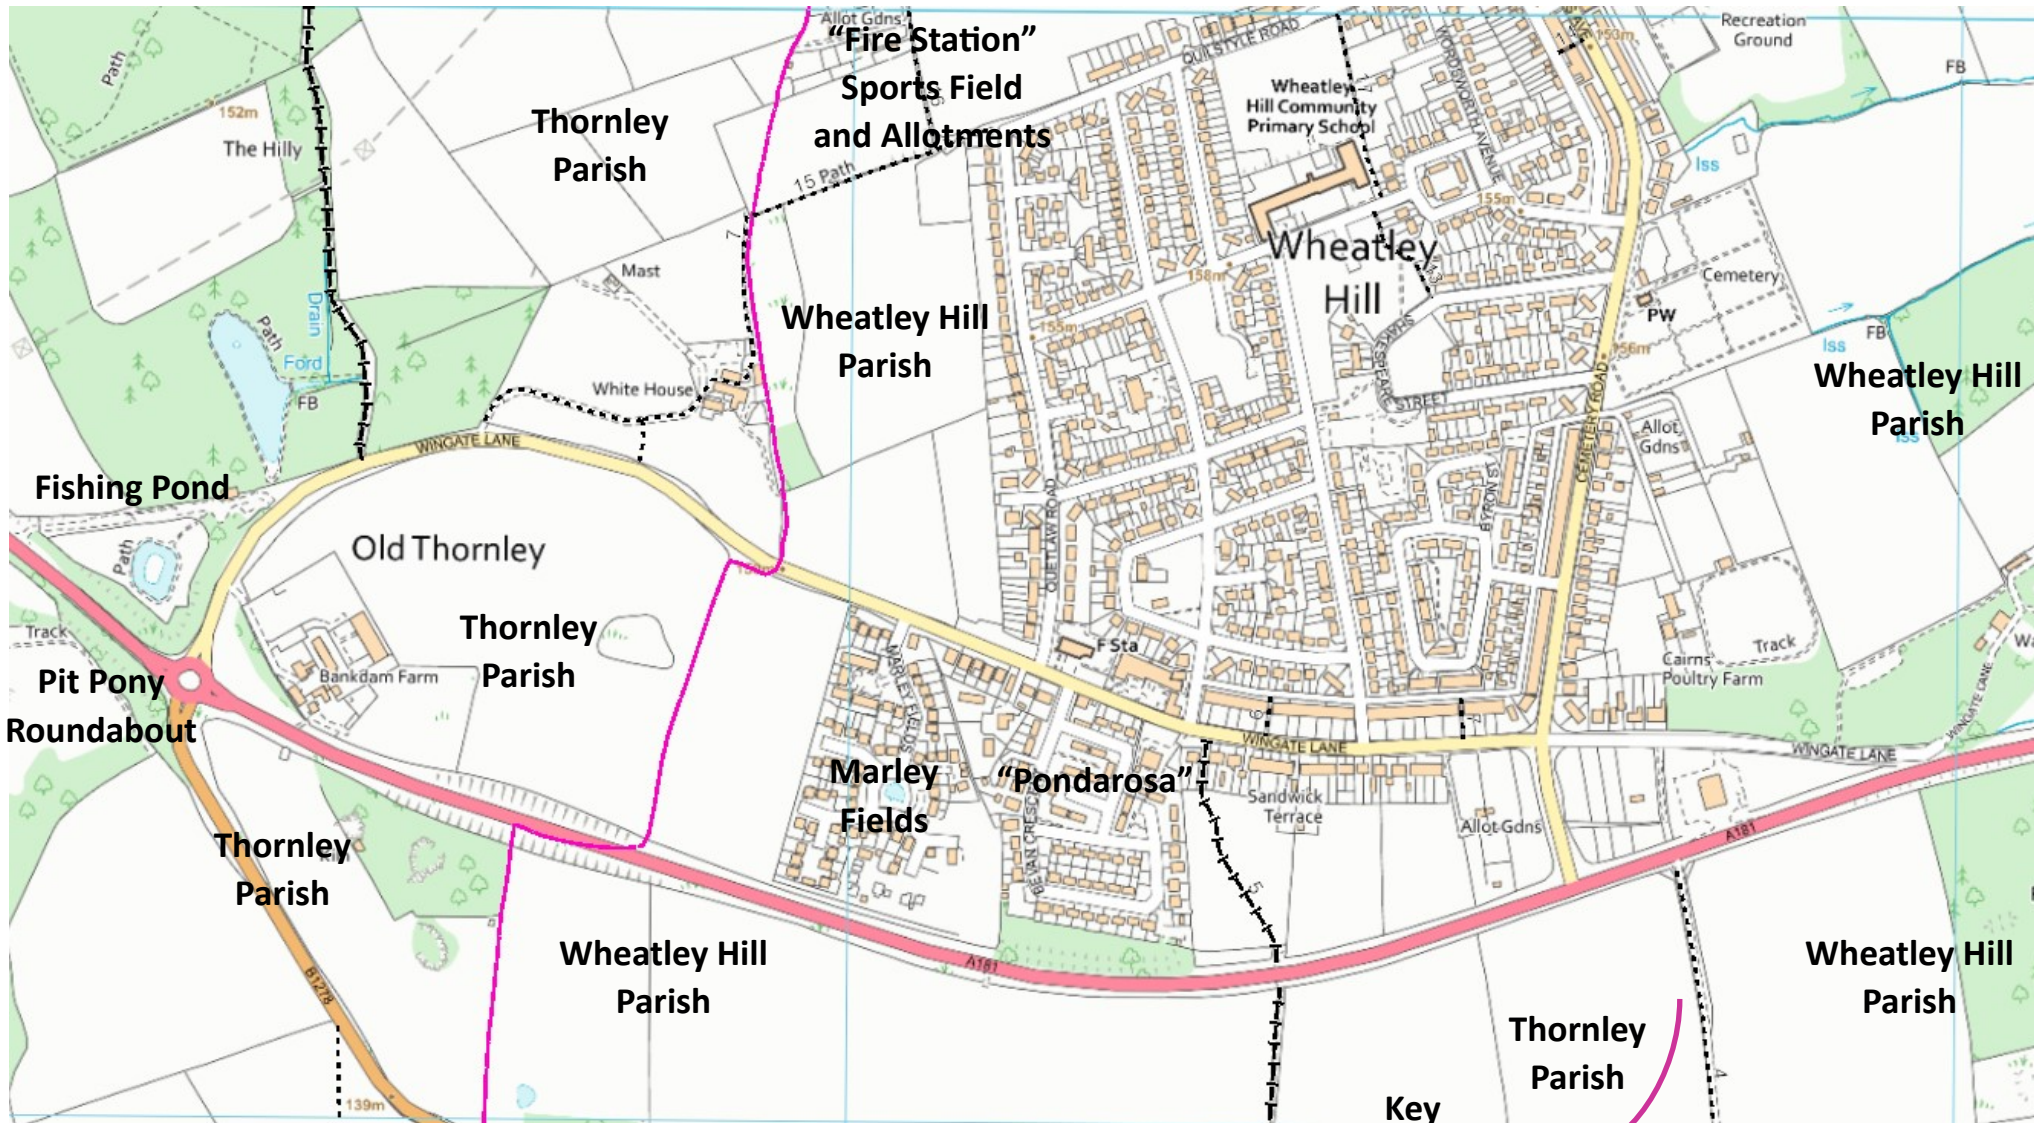

Local Parish Council Boundaries

Limits and Links between Wheatley Hill and Thornley Parish Boundaries

Key

Parish Boundary marker

Wheatley Hill Parish

Wheatley Hill Parish Council Northern Boundary

**Wheatley Hill Parish Council
Southern Boundary**

Location of Pit Pony Roundabout within Thornley Parish